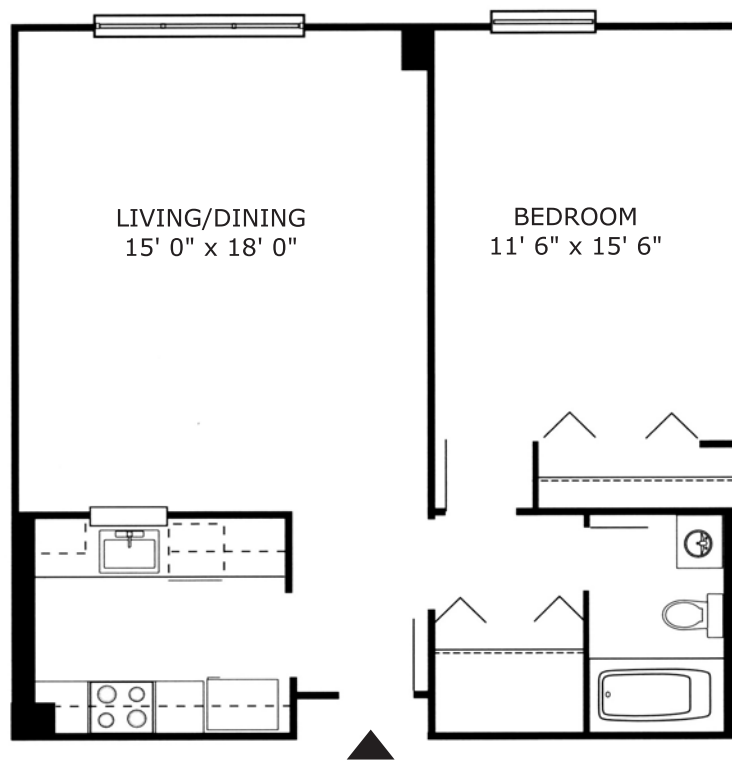

THE TREMONT

1 Bedroom

702 sq ft

1 Bath

This comfortable one bedroom has one full bath, a combined living/dining area, kitchen and entry with large second closet.