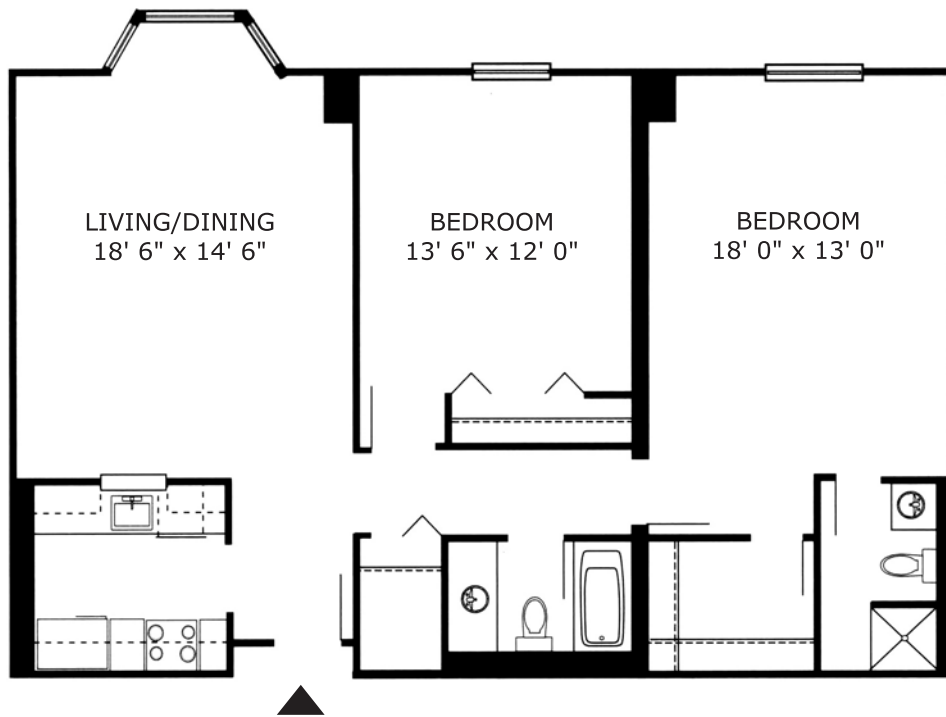

## THE DARTMOUTH

2 Bedroom

1,065 sq ft

2 Bath

This two bedroom has two full baths, a walk-in closet, a combined living/dining area with bay window and a large storage closet.