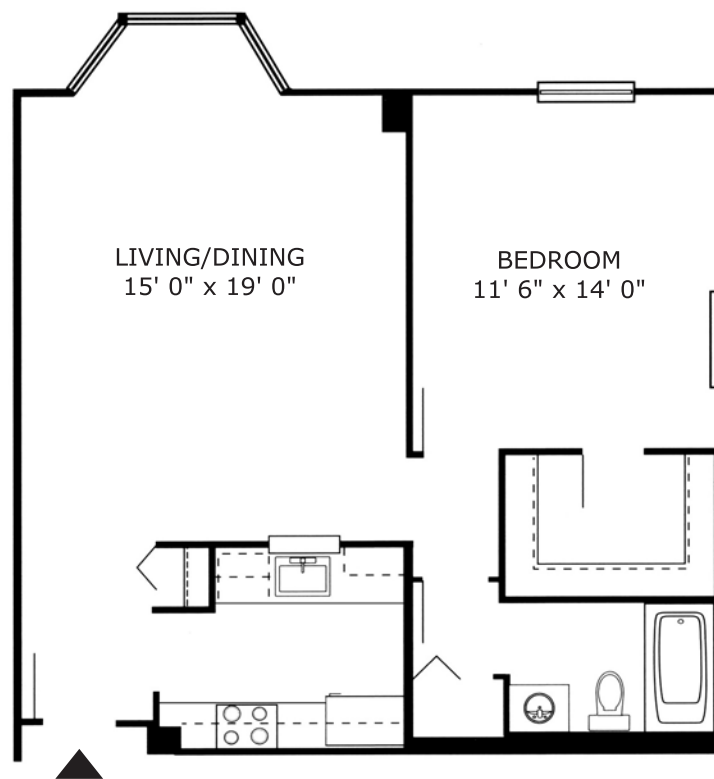

THE COLUMBUS

1 Bedroom

720 sq ft

1 Bath

This one bedroom has a spacious walk-in closet, a full bath, a combined living/dining area, kitchen and entry closet.