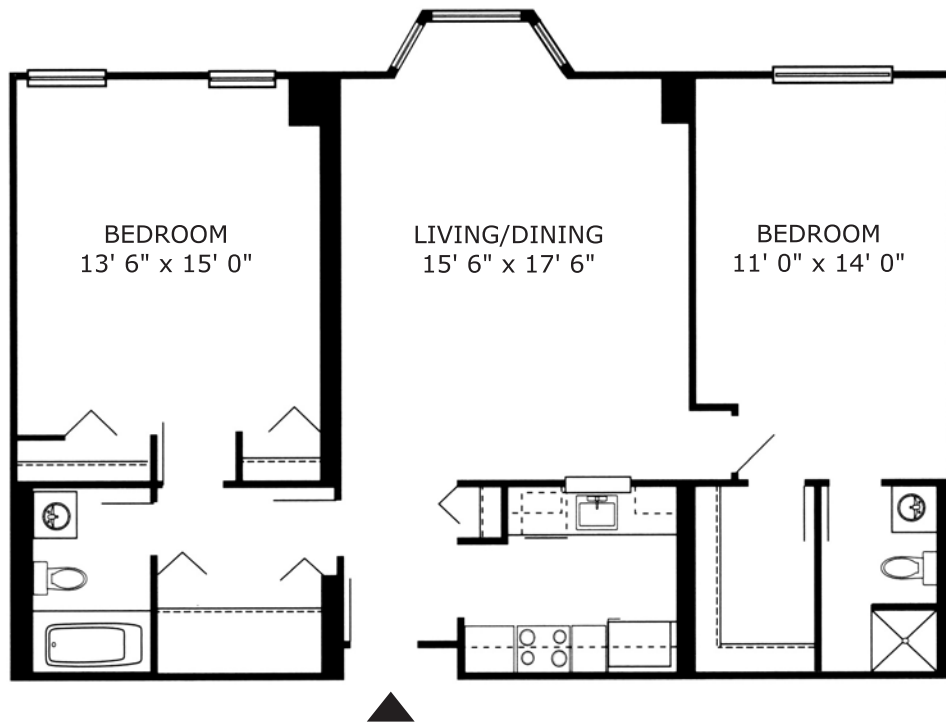

## THE CLARENDON

2 Bedroom

1,065 sq ft

2 Bath

This apartment has two full-bath suites, a combined living/dining area with bay window and entry with coat closet.