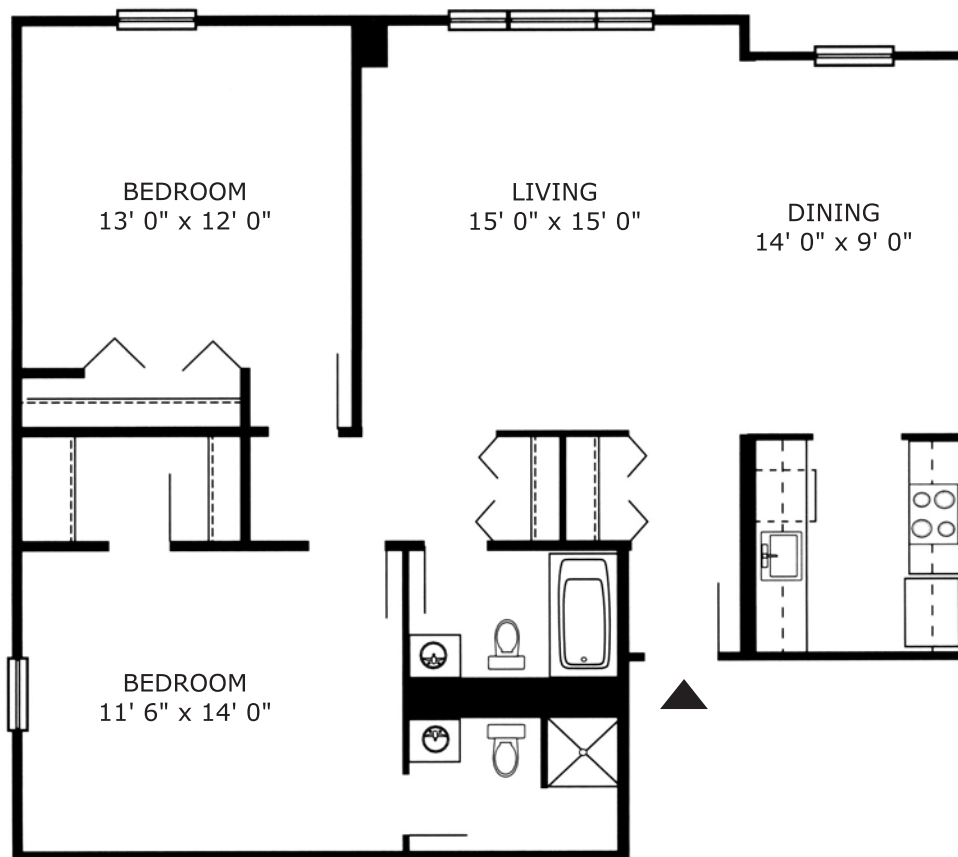

THE BERKELEY

2 Bedroom

1,056 sq ft

2 Bath

This two bedroom has two full baths with linen closet, a spacious open living/dining area, walk-in closet and entry with coat closet.